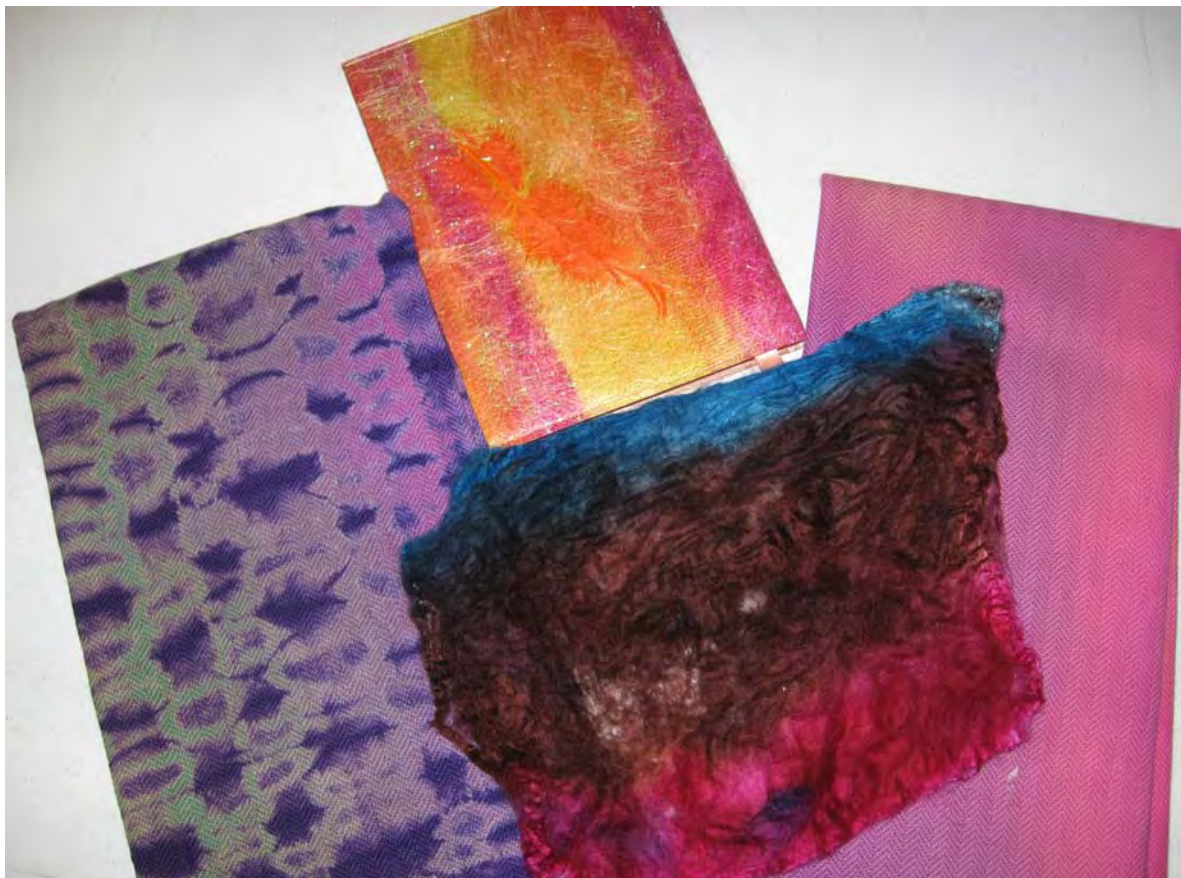

Your Ticket Alpaca Event.

25690 East Quincy Avenue - Aurora, Colorado 80016

Arapahoe County Fairgrounds

June 19 & 20th, 2010
www.PacaBuddies.org

Alpaca Fiber, Roving, Raw,
Yarn, Equipment, Alpacas

Left: Linda Shaffer's woven shibori towel.
Top: A felted book cover from the Quinn workshop.
Right: A beautiful towel
Bottom: A hand-dyed silk hankie from the Quinn workshop.